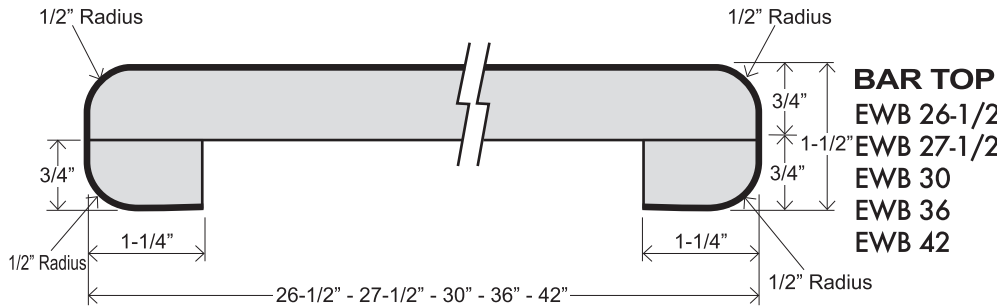

FEATURES

- European profile front nose, flat face with double radius, 1-1/2" thick
- 1/4" cove radius for easy cleaning
- Featuring 1" x 1" cove molding
- 3/8" MDF scribe for fitting out-of-square walls
- 1-1/4" front build-up for floating countertop installation
- Kitchen and vanity tops feature 3" backsplash
- All bars feature double radius both sides
- Flat deck tops have flat face with double radius front side, unfinished back side