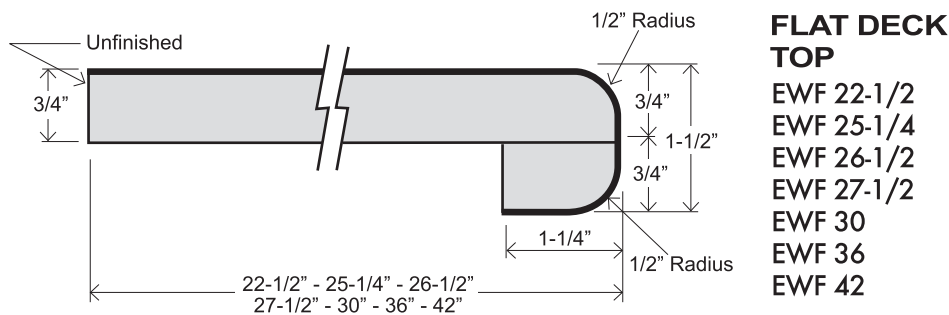

FEATURES

- European profile front nose, flat face with double radius, 1-1/2" thick
- 1/4" cove radius for easy cleaning
- Featuring 1" x 1" cove molding
- 3/8" MDF scribe for fitting out-of-square walls
- 1-1/4" front build-up for floating countertop installation
- Kitchen and vanity tops feature 3" backsplash
- All bars feature double radius both sides
- Flat deck tops have flat face with double radius front side, unfinished back side