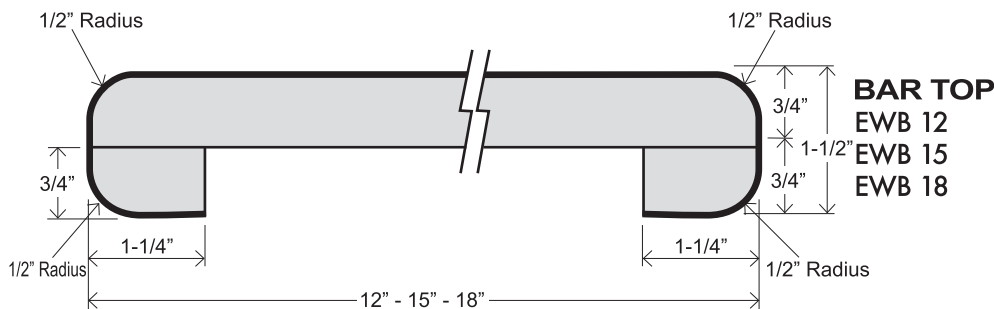

FEATURES

- European profile front nose, flat face with double radius, 1-1/2" thick
- 1/4" cove radius for easy cleaning
- Featuring 1" x 1" cove molding
- 3/8" MDF scribe for fitting out-of-square walls
- 1-1/4" front build-up for floating countertop installation
- Kitchen and vanity tops feature 3" backsplash
- All bars feature double radius both sides
- Flat deck tops have flat face with double radius front side, unfinished back side