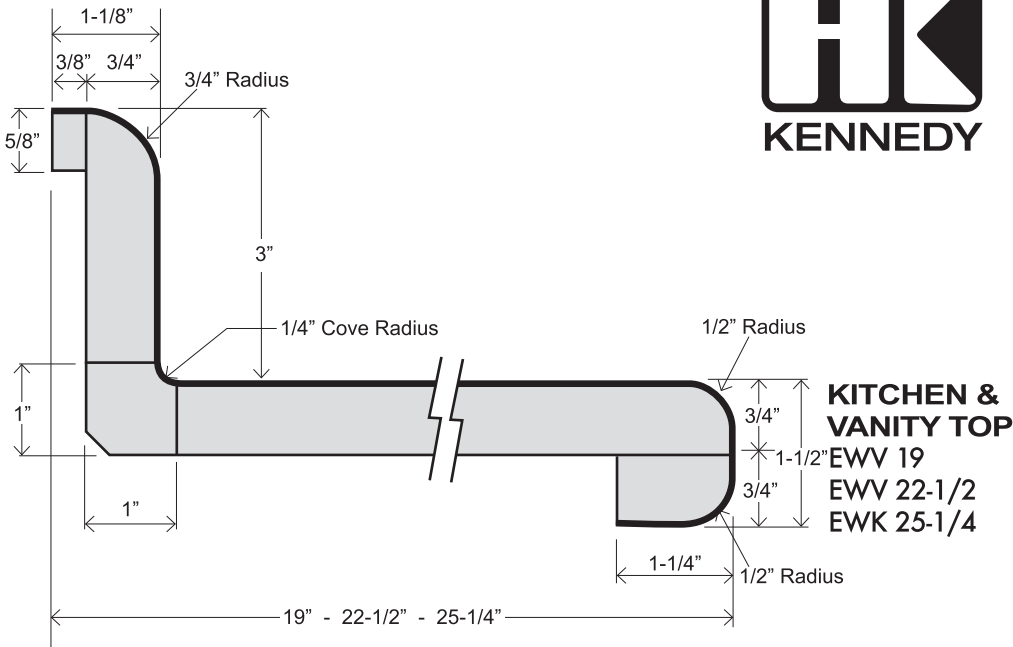

FEATURES

- European profile front nose, flat face with double radius, 1-1/2" thick
- 1/4" cove radius for easy cleaning
- Featuring 1" x 1" cove molding
- 3/8" MDF scribe for fitting out-of-square walls
- 1-1/4" front build-up for floating countertop installation
- Kitchen and vanity tops feature 3" backsplash
- All bars feature double radius both sides
- Flat deck tops have flat face with double radius front side, unfinished back side