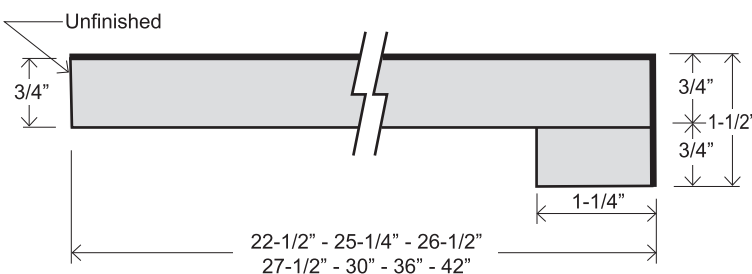

KITCHEN & VANITY TOP
DFV 19
DFV 22-1/2
DFK 25-1/4

WIDE BAR TOP
DFB 26-1/2
DFB 27-1/2
DFB 30
DFB 36
DFB 42

BAR TOP
DFB 12-1/4
DFB 15
DFB 18

FLAT DECK TOP
DFF 22-1/2
DFF 25-1/4
DFF 26-1/2
DFF 27-1/2
DFF 30
DFF 36
DFF 42

FEATURES

- 1-1/2" self-edge front nose, contemporary look
- 1/4" cove radius for easy cleaning
- Featuring 1" x 1" cove molding
- 3/8" MDF scribe for fitting out-of-square walls
- 1-1/4" front build-up for floating countertop installation
- Kitchen and vanity tops feature 3-3/4" backsplash
- 26-1/2" standard bars self-edge both sides
- Wide bars are self-edge both sides
- Narrow bars are self-edge both sides
- Flat deck tops are self-edge front, raw back side