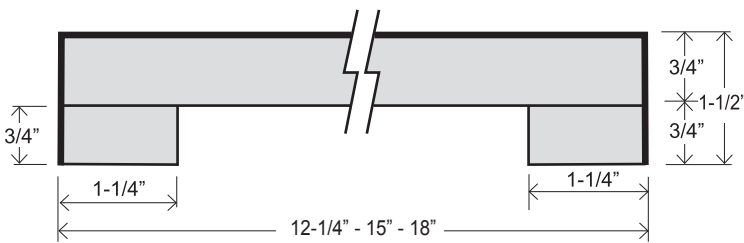

KITCHEN & VANITY TOP
DFV 19
DFV 22-1/2
DFK 25-1/4

WIDE BAR TOP
DFB 26-1/2
DFB 27-1/2
DFB 30
DFB 36
DFB 42

BAR TOP
DFB 12-1/4
DFB 15
DFB 18

FLAT DECK TOP
DFF 22-1/2
DFF 25-1/4
DFF 26-1/2
DFF 27-1/2
DFF 30
DFF 36
DFF 42

FEATURES

- 1-1/2" self-edge front nose, contemporary look
- 1/4" cove radius for easy cleaning
- Featuring 1" x 1" cove molding
- 3/8" MDF scribe for fitting out-of-square walls
- 1-1/4" front build-up for floating countertop installation
- Kitchen and vanity tops feature 3-3/4" backsplash
- 26-1/2" standard bars self-edge both sides
- Wide bars are self-edge both sides
- Narrow bars are self-edge both sides
- Flat deck tops are self-edge front, raw back side