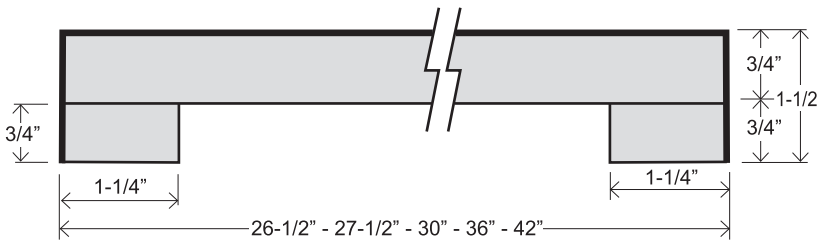

KITCHEN & VANITY TOP
DFV 19
DFV 22-1/2
DFK 25-1/4

WIDE BAR TOP
DFB 26-1/2
DFB 27-1/2
DFB 30
DFB 36
DFB 42

BAR TOP
DFB 12-1/4
DFB 15
DFB 18

FLAT DECK TOP
DFF 22-1/2
DFF 25-1/4
DFF 26-1/2
DFF 27-1/2
DFF 30
DFF 36
DFF 42

FEATURES

- 1-1/2" self-edge front nose, contemporary look
- 1/4" cove radius for easy cleaning
- Featuring 1" x 1" cove molding
- 3/8" MDF scribe for fitting out-of-square walls
- 1-1/4" front build-up for floating countertop installation
- Kitchen and vanity tops feature 3-3/4" backsplash
- 26-1/2" standard bars self-edge both sides
- Wide bars are self-edge both sides
- Narrow bars are self-edge both sides
- Flat deck tops are self-edge front, raw back side