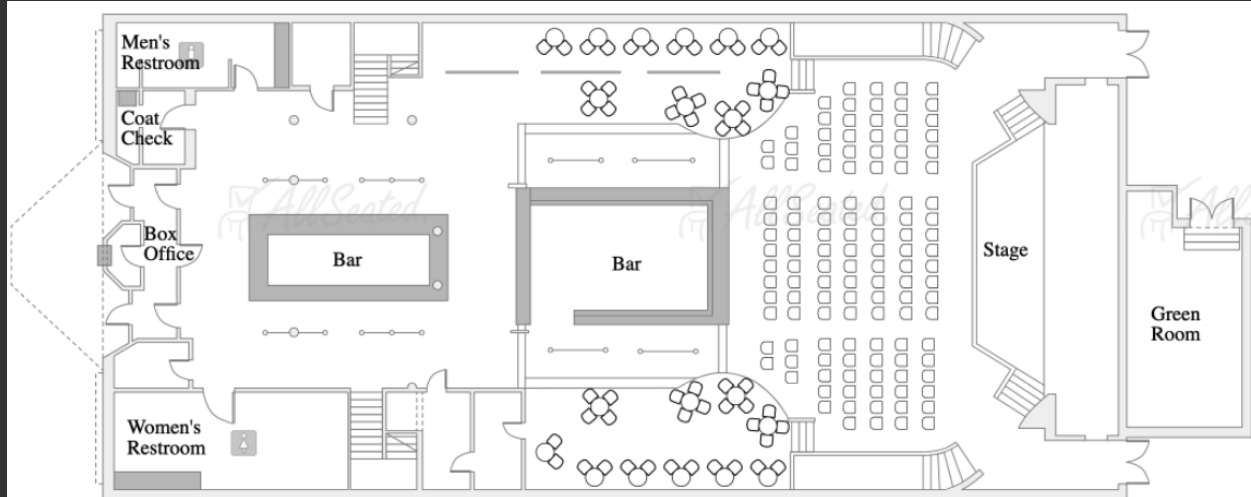

- + Case storage: Limited to backstage/alley area
- + Venue is an old movie theater with limited storage and space

ARTIST AREA & GREEN ROOM

- + 2,000 sq. ft. located directly adjacent to the venue
- + Large sitting area / 2 private restrooms / 1 shower
- + Washer & Dryer

VENUE LAYOUT

Main Level

Balcony Level

AUDIO SPECS

FRONT OF HOUSE

48CH Soundcraft Si Performer 3

PA

8x EAW KF850 – Flown