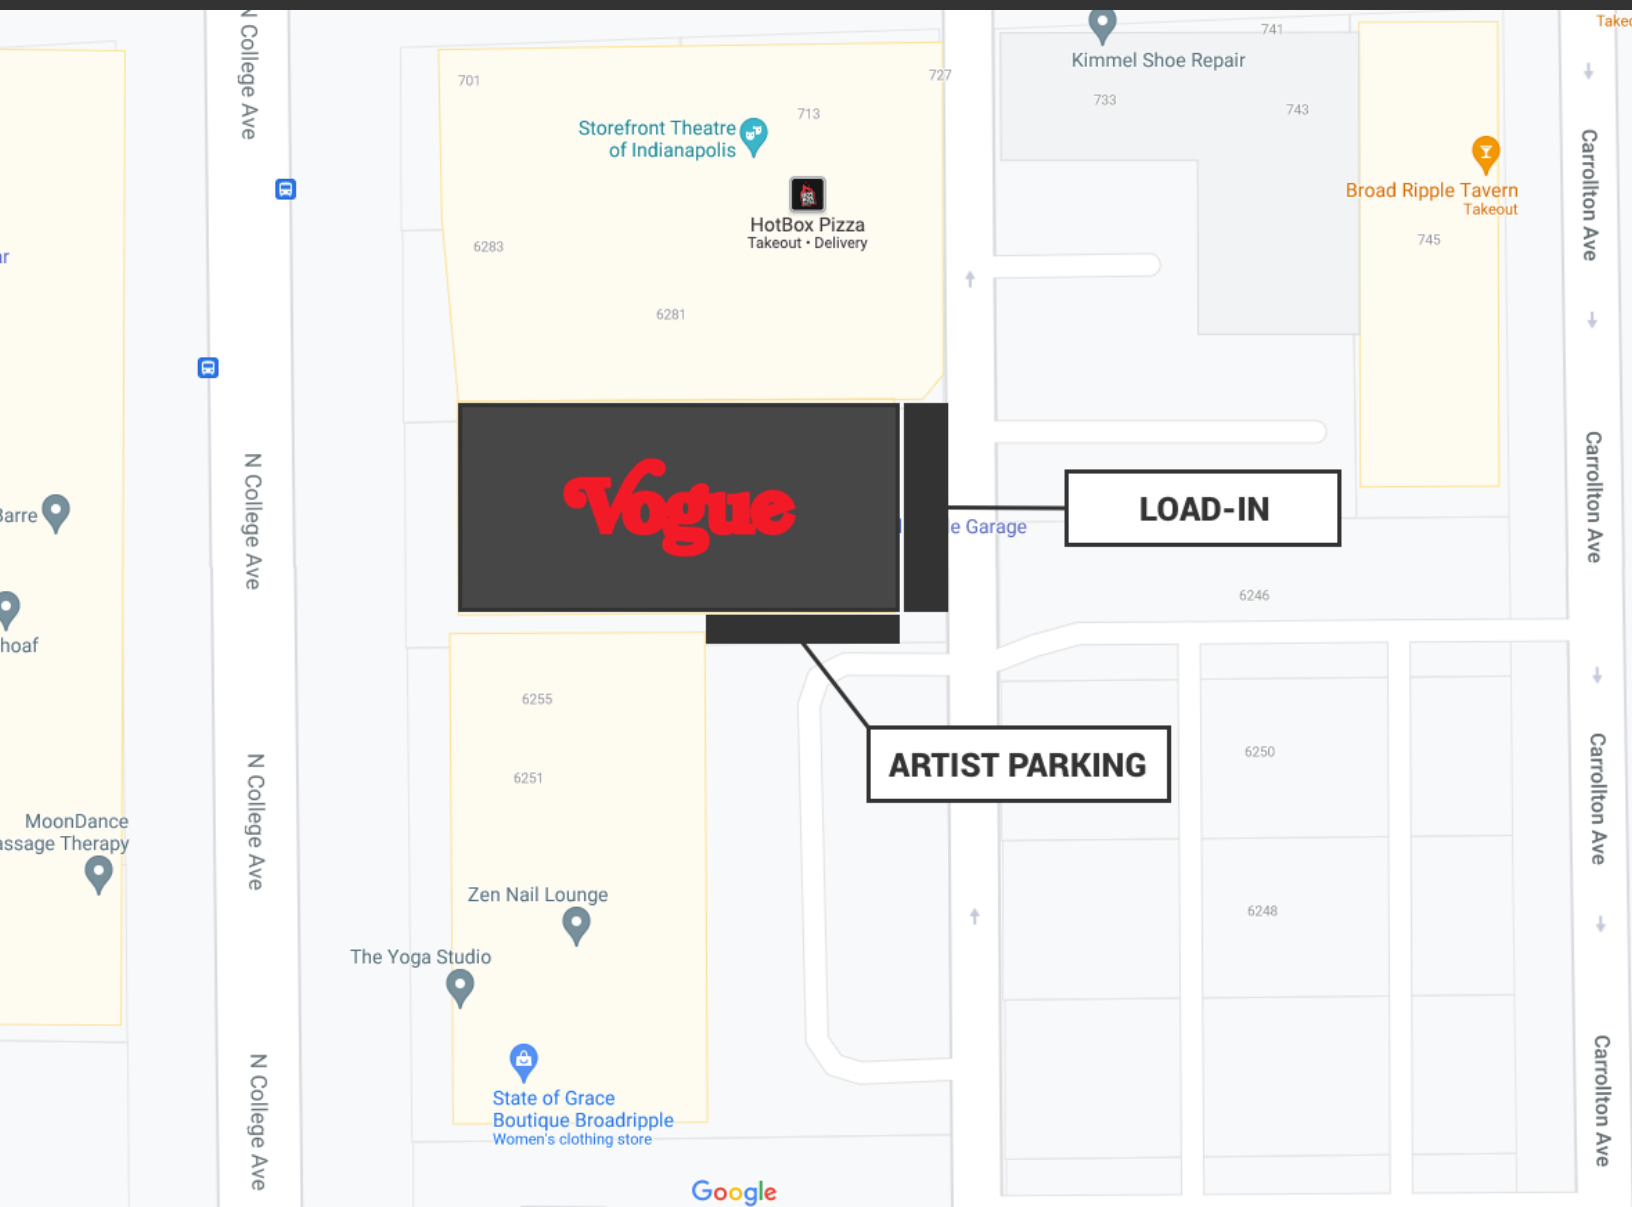

PARKING/LOAD-IN

ARTIST PARKING is located in the passenger zone directly to the east of the venue.

We can accommodate up to 75 feet of bus + trailer. Additional parking can be secured per advance.

LOAD IN is through the parking lot behind the venue. No steps, no loading dock, just a straight roll into the venue with 3 steps to the stage.