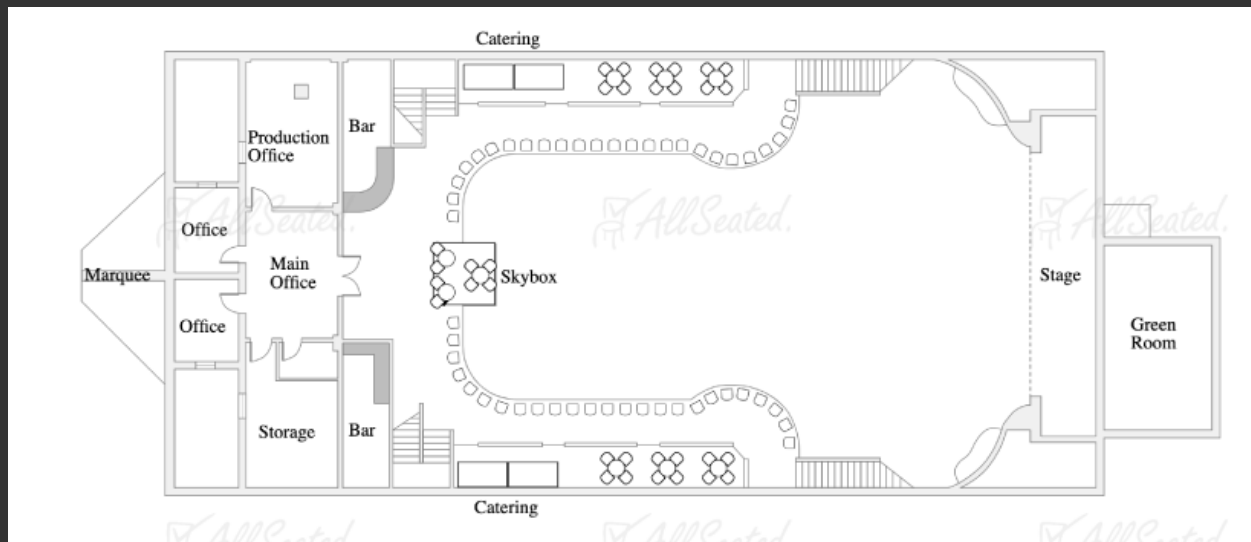

- + Case storage: Limited to backstage/alley area
- + Venue is an old movie theater with limited storage and space

ARTIST AREA & GREEN ROOM

- + 2,000 sq. ft. located directly adjacent to the venue
- + Large sitting area / 2 private restrooms / 1 shower
- + Washer & Dryer

VENUE LAYOUT

Main Level

Balcony Level

AUDIO SPECS

FRONT OF HOUSE

48CH Soundcraft Si Performer 3

PA

8x EAW KF850 – Flown